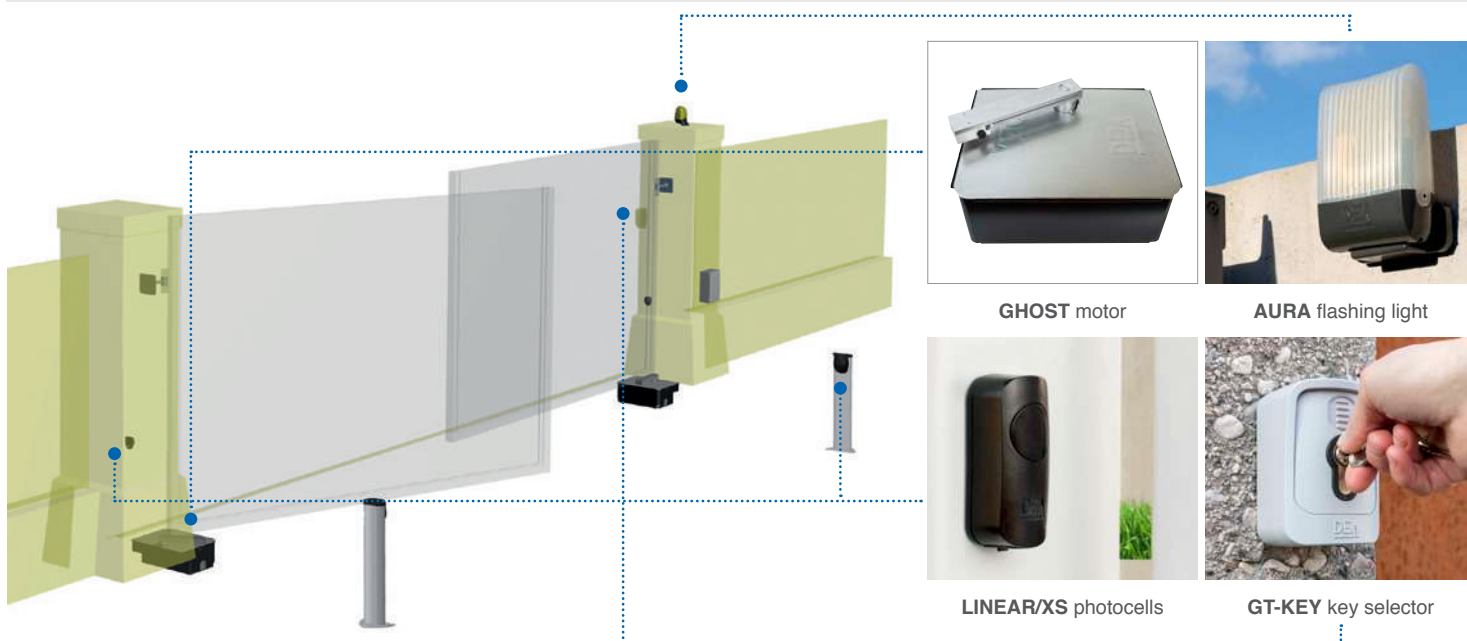

Example of typical installation